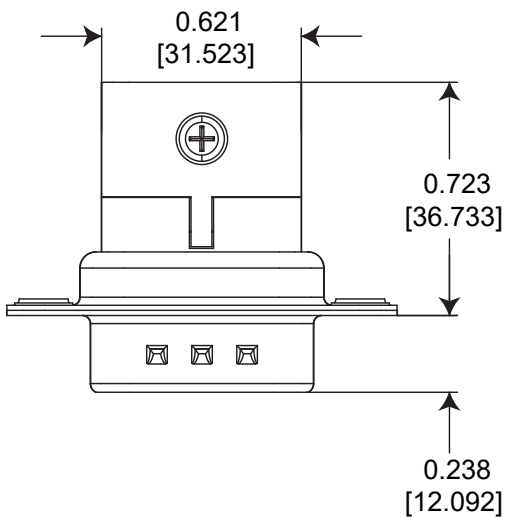

### Direct 9 Fiber Optic D-Subminiature Cable Plug Insert

Dimensions are shown as: inches [mm]

**Protokraft Direct 9 Fiber Optic Cable Plug Part Number: D9P-1**

See Appendix A3 for assembly instructions and additional components required for a complete assembly