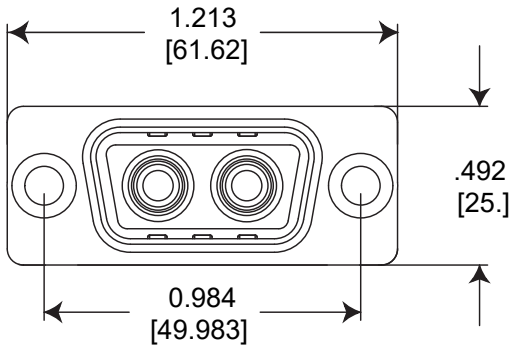

APPENDIX A2

Direct 9 Fiber Optic D-Subminiature Cable Plug Insert

Dimensions are shown as: inches [mm]

Protokraft Direct 9 Fiber Optic Cable Plug Part Number: D9P-1

See Appendix A3 for assembly instructions and additional components required for a complete assembly