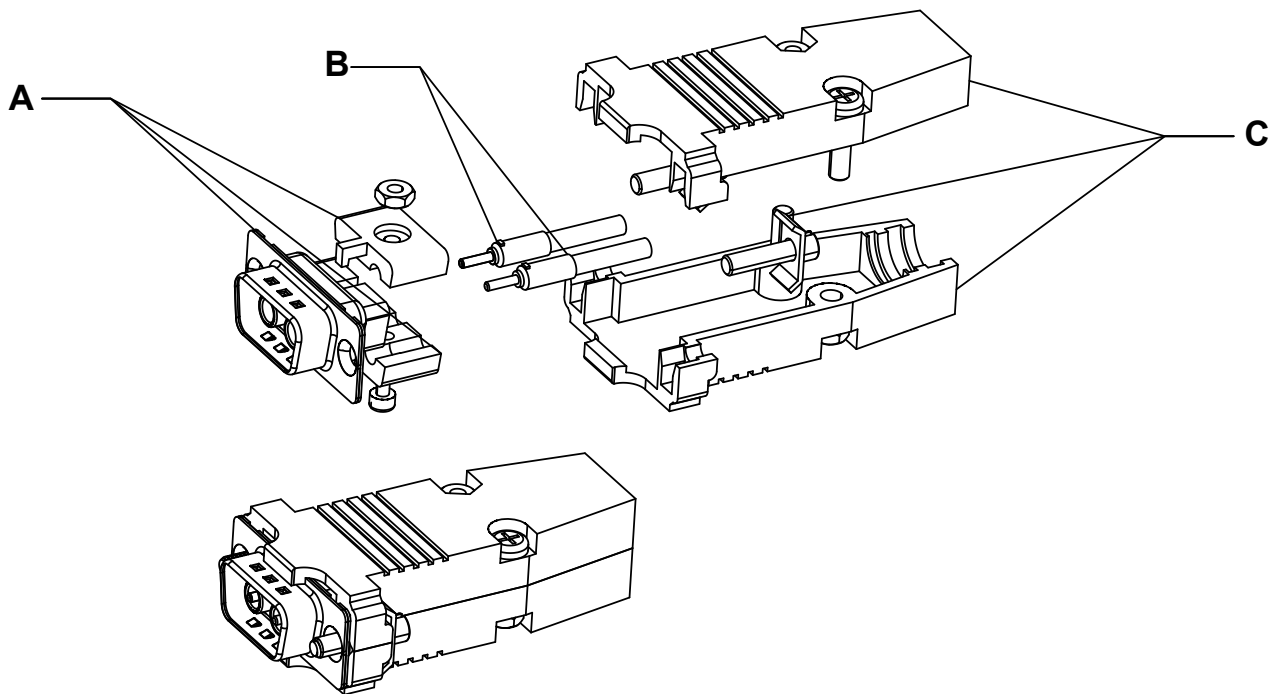

APPENDIX A3

Direct 9 Fiber Optic D-Subminiature Cable Assembly Instructions

Protokraft Direct 9 Fiber Optic Cable Assembly

ITEM	MANUFACTURER	PART NUMBER
A	PROTOKRAFT	D9P-1
B	TYCO ELECTRONICS	1828199-1 or 18282000-1
C	TYCO ELECTRONICS	Example 1-828276-6

192 Bob Fitz Road, Johnson City, TN 37615
salesmp@moog.com
moogprotokraft.com