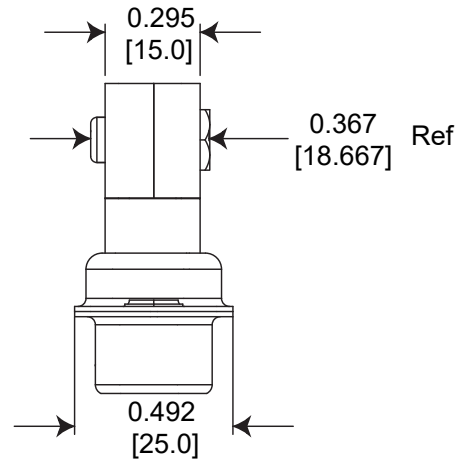

### Direct 9 Fiber Optic D-Subminiature Cable Plug Insert

Dimensions are shown as: inches [mm]

**Protokraft Direct 9 Fiber Optic Cable Plug Part Number: D9P-1**

See Appendix A3 for assembly instructions and additional components required for a complete assembly