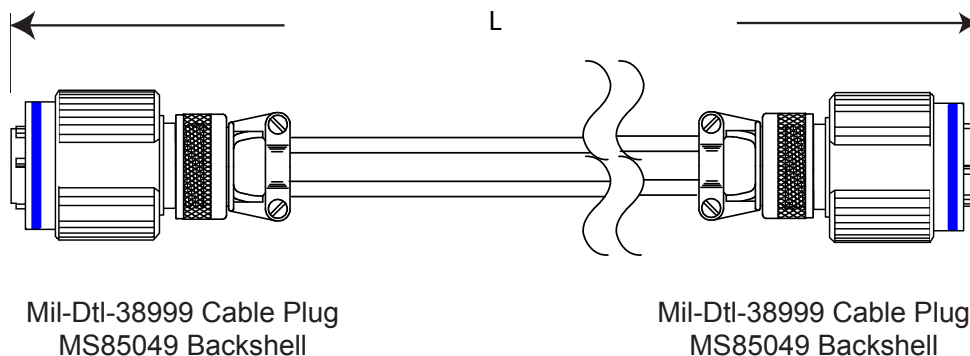

Mil-Dtl-38999 Plug to Mil-Dtl-38999 Plug Cable Assembly

ORDERING INFORMATION

DESCRIPTION	ITEM NUMBER
L = 1.0 Meter, Size 15 Nickel Plated AL 38999 Plug, 62.5/125, Patching* Cables	P38C-DP2-11P
L = 1.0 Meter, Size 19 Nickel Plated AL 38999 Plug, 62.5/125, Patching* Cables	P38C-FP4-11P
L = 1.0 Meter, Size 23 Nickel Plated AL 38999 Plug, 62.5/125, Patching* Cables	P38C-HP8-11P
L = 1.0 Meter, Size 15 Nickel Plated AL 38999 Plug, 50/125, Patching* Cables	P38C-DP2-21P
L = 1.0 Meter, Size 19 Nickel Plated AL 38999 Plug, 50/125, Patching* Cables	P38C-FP4-21P
L = 1.0 Meter, Size 23 Nickel Plated AL 38999 Plug, 50/125, Patching* Cables	P38C-HP8-21P

*Cable jackets are premise grade (for indoor use only) - Operating temperature range: -20°C to +70°C

192 Bob Fitz Road, Johnson City, TN 37615
 salesmp@moog.com
 moogprotokraft.com