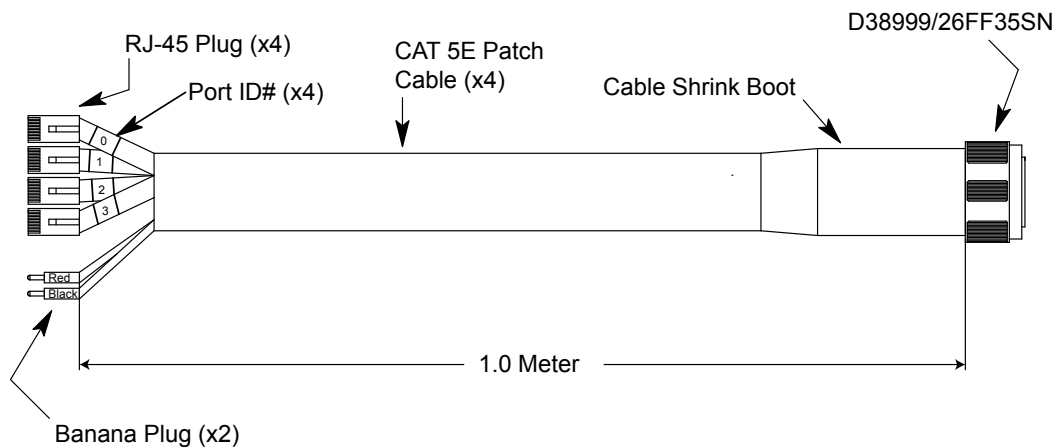

### MIL-DTL-38999 Plug to 4x RJ-45 + 2x Banana Plug Cable Assembly

### ORDERING INFORMATION

DESCRIPTION	ITEM NUMBER
L = 1.0 Meter, Size 19, Nickel Plated AL 38999 Plug, 4x RJ-45 Plugs, Cat 5e Patch + 2x22 AWG Cables, 2x Banana Plugs for V <sub>CC</sub> (Red) and V <sub>EE</sub> (Black)	V38C-4UAT-RJP