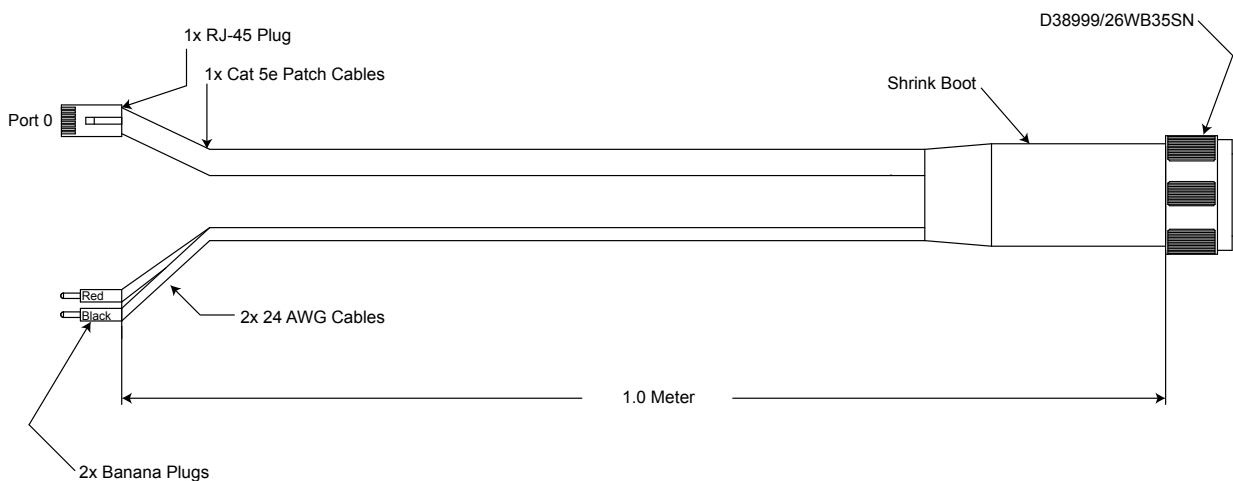

### D38999/11-35 Receptacle to 1x RJ-45 + 2x Banana Plug Cable Assembly

### ORDERING INFORMATION

DESCRIPTION	ITEM NUMBER
L = 1.0 Meter, Nickel Plated AL D38999/11-35 Receptacle, 2x Banana Plugs for V <sub>CC</sub> (Red) and V <sub>EE</sub> (Black), Cat 5e Patch + 24 AWG Cables	V41C-1UAT-RJP